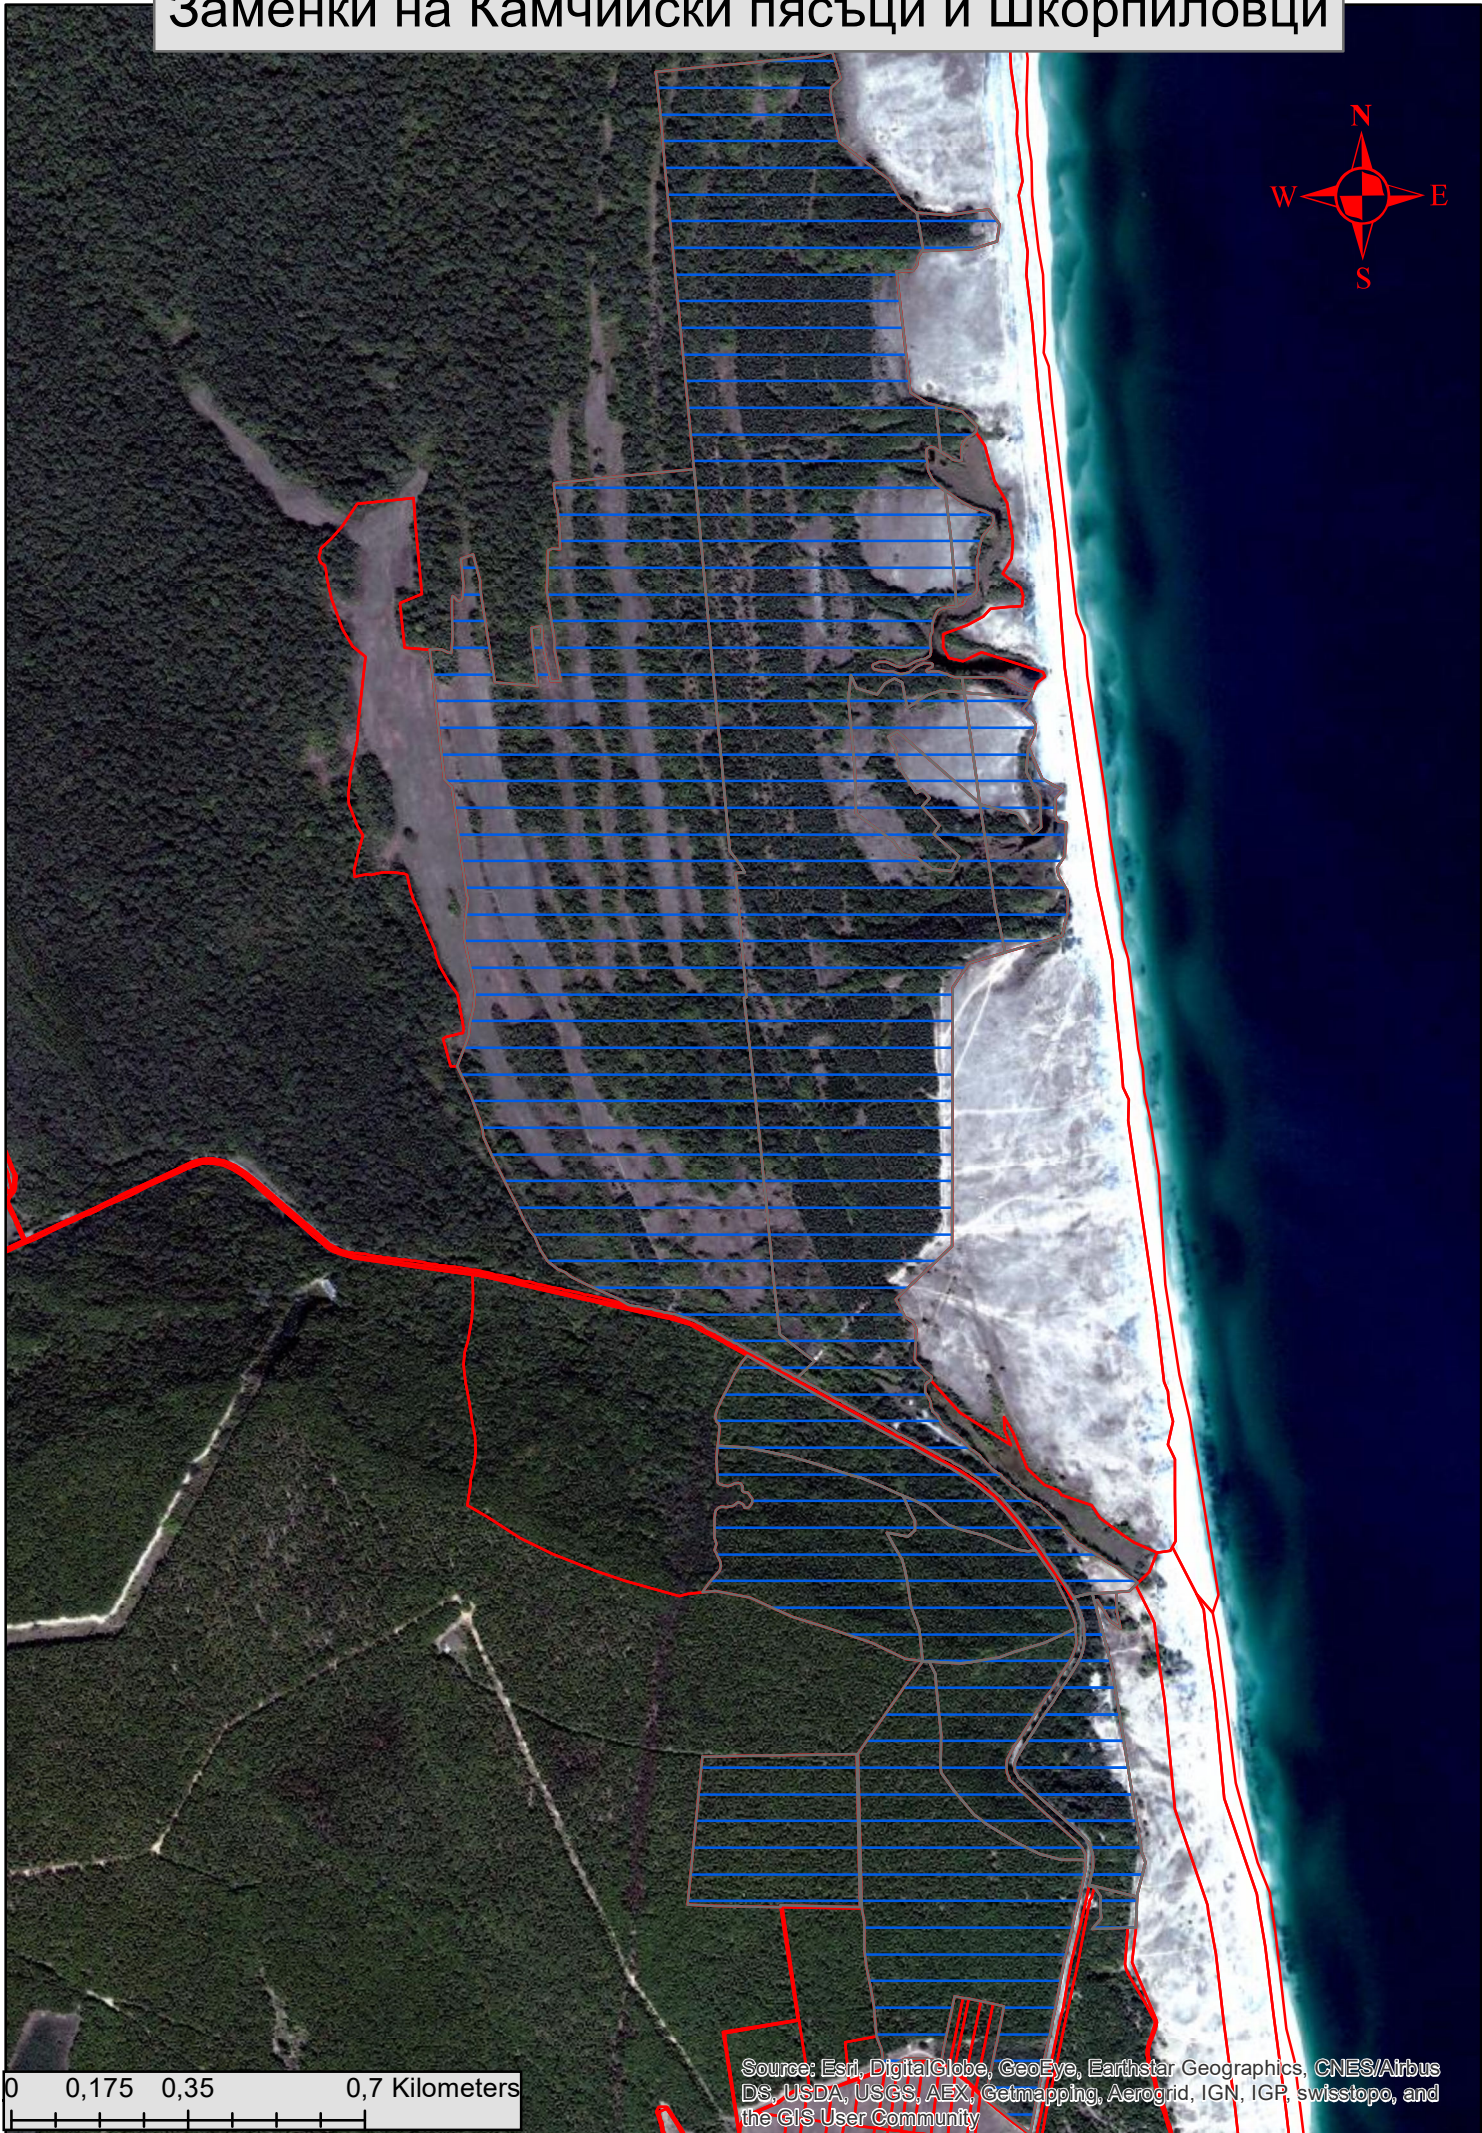

Заменки на Камчийски пясъци и Шкорпиловци

0 0,175 0,35 0,7 Kilometers

Source: Esri, DigitalGlobe, GeoEye, Earthstar Geographics, CNES/Airbus DS, USDA, USGS, AEX, Getmapping, Aerogrid, IGN, IGP, swisstopo, and the GIS User Community